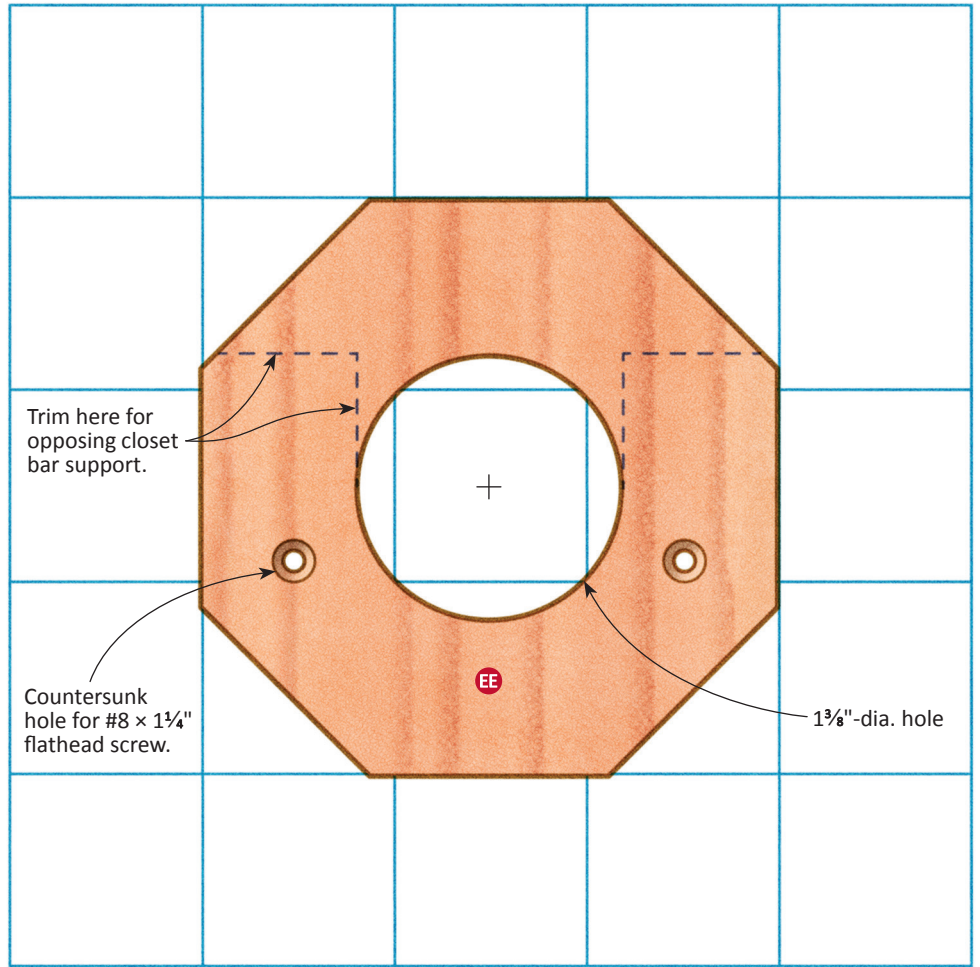

1 square=1"

Closet Bar Support

Scallop